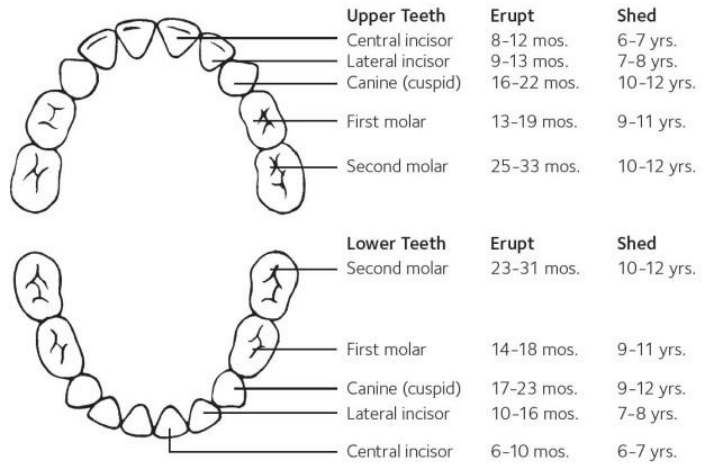

GP Dental

excellence in dental care

TOOTH ERUPTION CHART

PRIMARY TEETH:

Teeth start developing in utero. At birth people usually have 20 primary (baby) teeth which often start erupting at around 6 months of age, but some babies have no teeth until 12 months or more. The lower two front teeth will usually erupt before the upper ones. Then the teeth will come through in pairs, one on the right and one on the left side. Commonly children have all of their baby teeth by the time they are about three years old.

PERMANENT TEETH:

The first permanent teeth start erupting when children are around 6 years old. Adult molar teeth grow behind baby teeth. By 12 to 13 years most children have 28 teeth. The last four molars or wisdom teeth usually come through between 17 and 21 years.