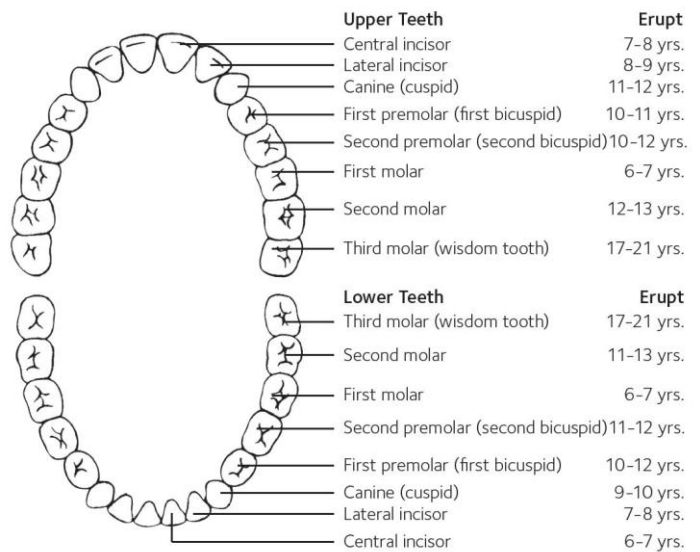

GP Dental

excellence in dental care

TOOTH ERUPTION CHART

PRIMARY TEETH:

Teeth start developing in utero. At birth people usually have 20 primary (baby) teeth which often start erupting at around 6 months of age, but some babies have no teeth until 12 months or more. The lower two front teeth will usually erupt before the upper ones. Then the teeth will come through in pairs, one on the right and one on the left side. Commonly children have all of their baby teeth by the time they are about three years old.

PERMANENT TEETH:

The first permanent teeth start erupting when children are around 6 years old. Adult molar teeth grow behind baby teeth. By 12 to 13 years most children have 28 teeth. The last four molars or wisdom teeth usually come through between 17 and 21 years.